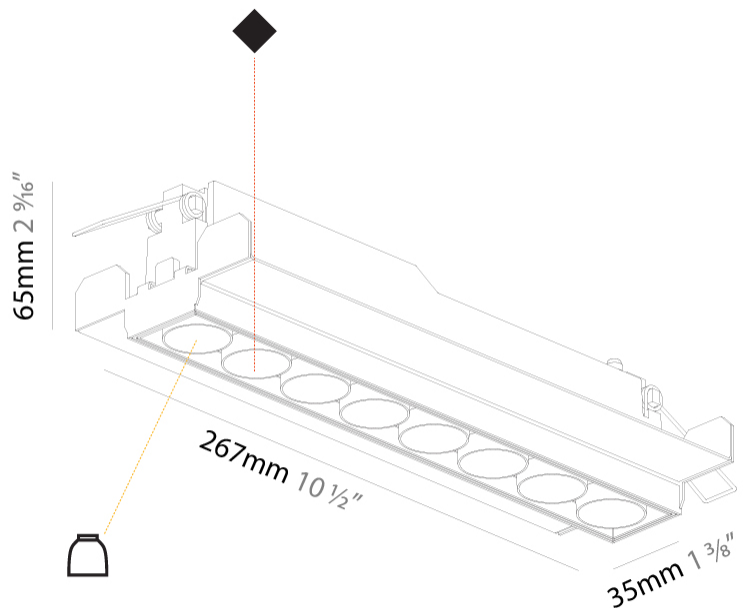

Holder Finish: WHI / BLK
Fixture Material: Aluminum Die Cast
Cut-out Measurements: 273mm / 10 3/4" x 42mm / 1 5/8"
Upon Request: Unique Ceiling Thickness

ELECTRICAL

Lamp Type: LED (Zhaga Standard)
Input Wattage (W): 27
Total Output Wattage (W): 25.9
Dimming: Tri-Mode (Non-Dimming and Phase Dimming (120Vac only) and 0-10V Dimming)
Driver Included: No
Driver Location: Remote
Driver Type: Constant Current - Universal
Driver Class: Class 2
Input Voltage (V): 120 - 277
Constant Current (MA): 1050

LED

Number of LEDs: 8
Color Temperature (*K): 2700 / 3000 / 3500 / 4000
Max. Delivered Lumen (lm): MAX. 1561 / 1685 / 1721 / 1756
Nominal Lumen (lm): MAX. 1760 / 1900 / 1940 / 1980
CRI: >90 CRI
Lamp Life (hrs): 50000
Upon Request: Special Color Temperature

OPTICAL

Reflector*: 8 / 14 / 34
Upon Request: Special Beam Angles

RATINGS AND CERTIFICATIONS

Certified By: CSA Certified to UL and CSA Standards

Zaneen Lighting Inc. © 2024, 11800 306-3382, F-416-247-9319, www.zaneen.com

100mm
3 15/16"

12 1/2 mm
1/2"

272mm x 42mm
10 11/16" x 1 5/8"