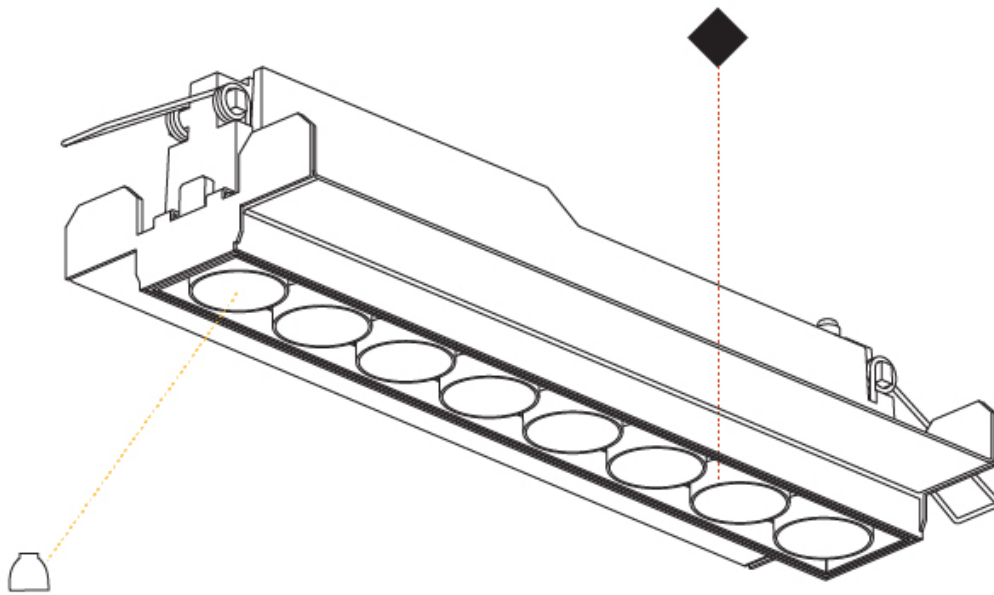

100mm
3 15/16"

12 1/2 mm
1/2"

272mm x 42mm
10 11/16" x 1 5/8"

MAGIQ 8 CELL KORONA TRIMLESS

A35136-

PROJECT	_____
TYPE	_____
SPECIFIER	_____
QUANTITY	_____
DATE	_____

PROJECT	
TYPE	
SPECIFIER	
QUANTITY	
DATE	