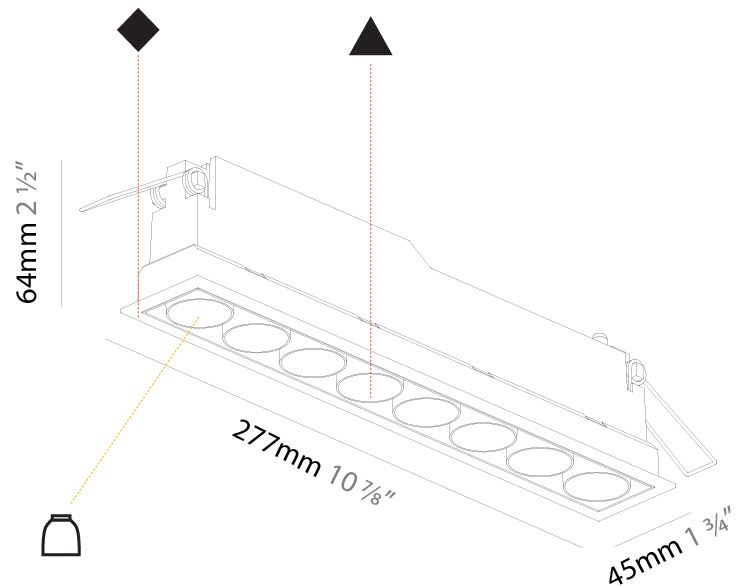

PHYSICAL

Shape: Rectangle
Length (mm): 277
Length (in): 10 7/8
Width (mm): 45
Width (in): 1 3/4
Height (mm): 64
Height (in): 2 1/2
Ceiling Thickness (mm): 5 - 30
Ceiling Thickness (in): 3/16 - 1 3/16
Min. Recessing Depth (mm): 100
Min. Recessing Depth (in): 3 15/16
Light Distribution: Downlight
Weight (kg): 0.518
Weight (lbs): 1.15
Fixture Finish: SSR / BKV / CWI / CRY / HAB / LAG / UFT / ITA / RUA / RUR / MIC / FTG / MYG / TWT / LOD / PUS / FRO / FUP / KIA / POP / BLS / SPG / MEY / GOH / GUM / CHC / COM / ABZ / JAG / OBR / MOS / ROR
Holder Finish: WHI / BLK
Fixture Material: Aluminum Die Cast
Cut-out Measurements: 270mm / 10 5/8" x 38mm / 1 1/2"

ELECTRICAL

Lamp Type: LED (Zhaga Standard)
Input Wattage (W): 26.6
Total Output Wattage (W): 25.9
Dimming: Tri-Mode (Non-Dimming and Phase Dimming (120Vac only) and 0-10V Dimming)
Driver Included: No
Driver Location: Remote
Driver Type: Constant Current - Universal
Driver Class: Class 2
Input Voltage (V): 120 - 277
Constant Current (MA): 1050

LED

Number of LEDs: 8
Color Temperature (°K): 2700 / 3000 / 3500 / 4000
Max. Delivered Lumen (lm): 1570 / 1700 / 1725 / 1760
Nominal Lumen (lm): 1760 / 1900 / 2040 / 1980
CRI: >90 CRI
Lamp Life (hrs): 50000

OPTICAL

Reflector: 8 / 14 / 34

RATINGS AND CERTIFICATIONS

Certified By: CSA Certified to UL and CSA Standards
IP rating: IP20